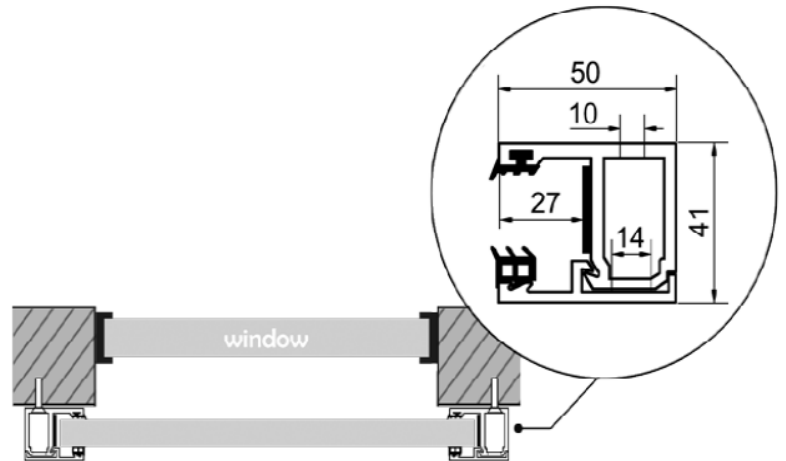

Juliet balcony top mounted

TOP MOUNTED

- R6. 8540.090 H = 900mm
- R6. 8540.100 H = 1000mm
- R6. 8540.110 H = 1100mm

- INSTALLATION